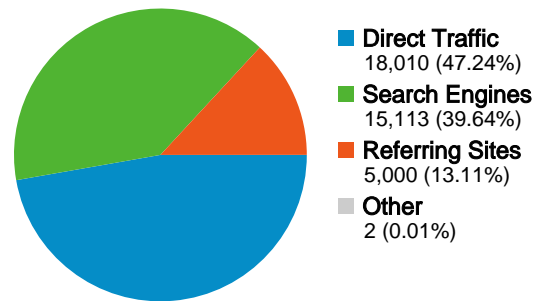

Traffic Sources Overview