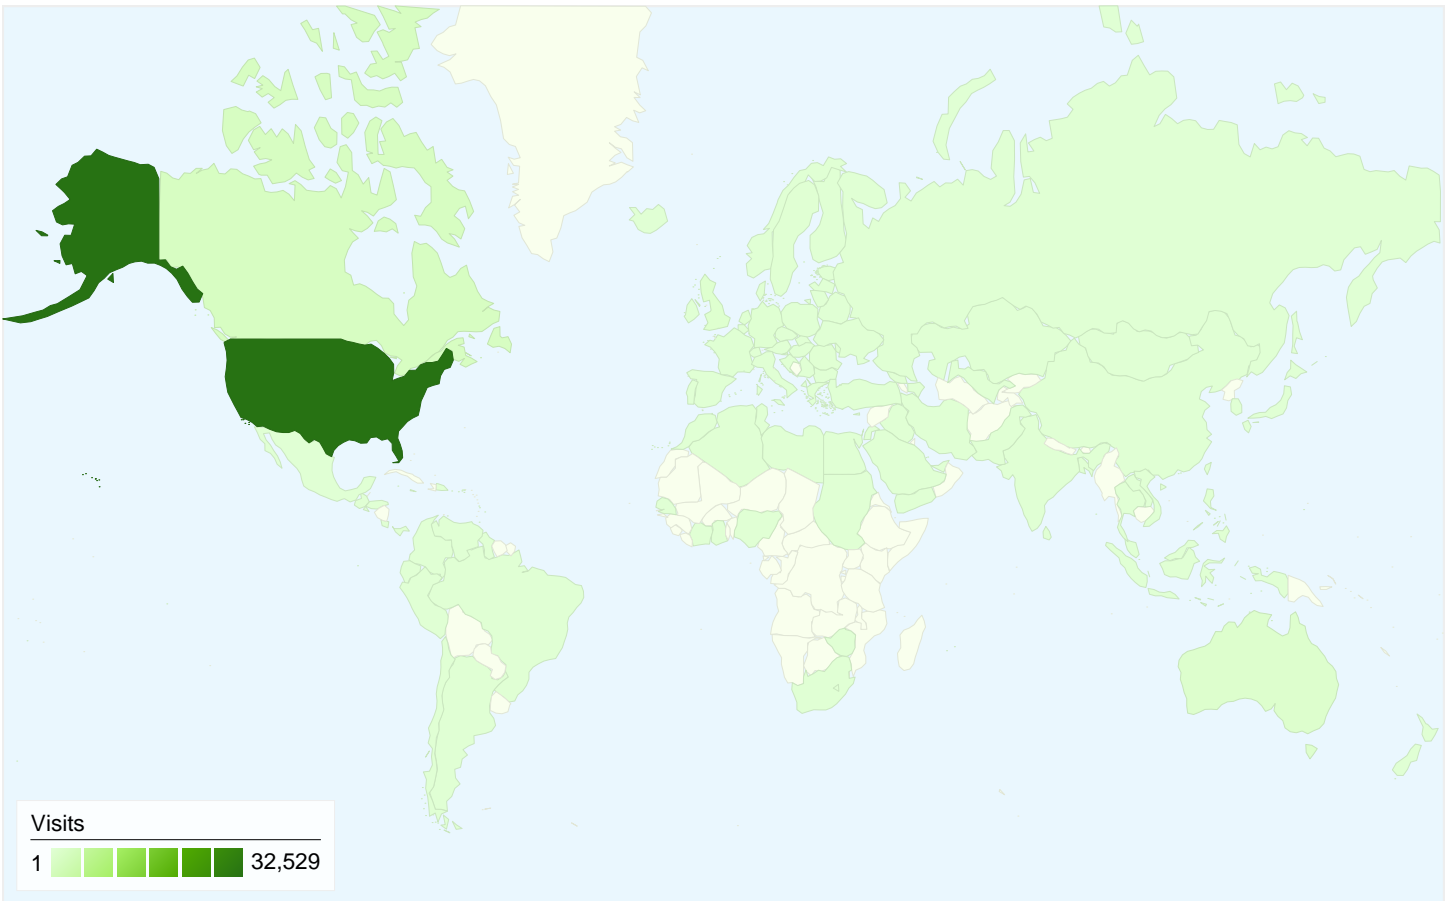

14,716 people visited this site

38,125 Visits

14,716 Absolute Unique Visitors

320,801 Pageviews

8.41 Average Pageviews

00:08:29 Time on Site

32.08% Bounce Rate

36.48% New Visits

Technical Profile

Browser	Visits	% visits	Connection Speed	Visits	% visits
Firefox	19,013	49.87%	Cable	19,333	50.71%
Internet Explorer	17,494	45.89%	DSL	11,275	29.57%
Safari	607	1.59%	Unknown	4,890	12.83%
Opera	434	1.14%	T1	1,804	4.73%
Mozilla	424	1.11%	Dialup	667	1.75%

All traffic sources sent a total of 38,125 visits

-  **47.24%** Direct Traffic
-  **13.11%** Referring Sites
-  **39.64%** Search Engines

Top Traffic Sources

Sources	Visits	% visits	Keywords	Visits	% visits
(direct) ((none))	18,010	47.24%	3gn	1,200	7.94%
google (organic)	13,116	34.40%	leah dizon wallpaper	476	3.15%
yahoo (organic)	1,552	4.07%	3gnmedia.com	348	2.30%
3gnmedia.com (referral)	1,517	3.98%	phatjohn	275	1.82%
djfarm.com (referral)	1,203	3.16%	www.3gnmedia.com	262	1.73%

38,125 visits came from 118 countries/territories

Site Usage

Visits	Pages/Visit	Avg. Time on Site	% New Visits	Bounce Rate	
38,125 % of Site Total: 100.00%	8.41 Site Avg: 8.41 (0.00%)	00:08:29 Site Avg: 00:08:29 (0.00%)	36.48% Site Avg: 36.44% (0.12%)	32.08% Site Avg: 32.08% (0.00%)	
Country/Territory	Visits	Pages/Visit	Avg. Time on Site	% New Visits	Bounce Rate
United States	32,529	9.05	00:08:59	30.61%	26.64%
Canada	1,806	9.70	00:12:41	39.92%	36.71%
Australia	705	3.72	00:04:29	74.47%	70.92%
United Kingdom	487	1.34	00:00:33	94.25%	81.52%
Germany	244	2.38	00:01:13	90.16%	79.10%
Netherlands	205	6.31	00:10:24	57.56%	53.17%
France	190	2.44	00:01:44	65.26%	57.89%
Romania	109	1.10	00:00:27	86.24%	94.50%
Philippines	109	1.80	00:01:38	95.41%	86.24%
Sweden	108	1.14	00:00:14	80.56%	91.67%