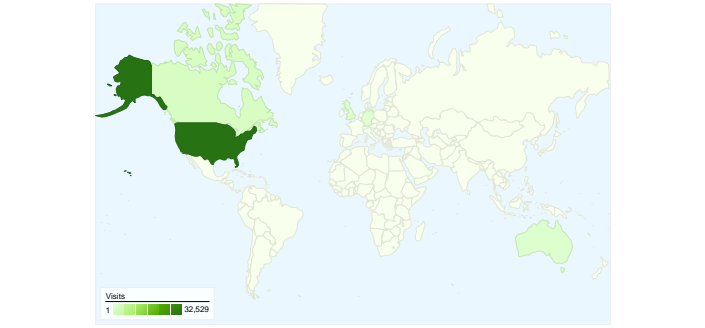

Map Overlay world

Content Overview

Pages	Pageviews	% Pageviews
/forums/	79,430	24.76%
/forums/forumdisplay.php?f=16	12,561	3.92%
/forums/forumdisplay.php?f=14	9,507	2.96%
/forums/forumdisplay.php?f=14	8,052	2.51%
/forums/forumdisplay.php?f=32	7,441	2.32%