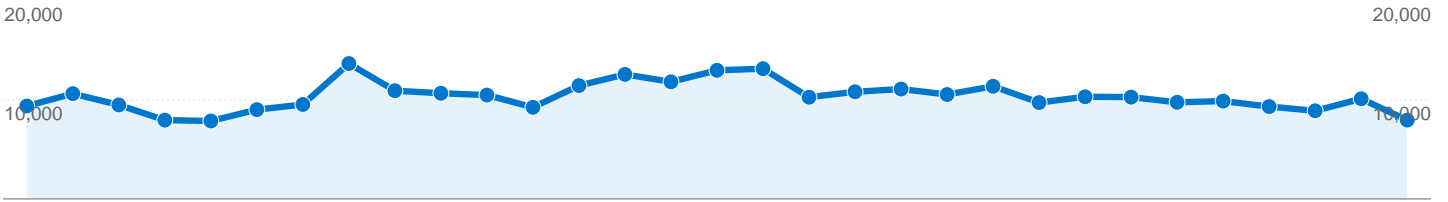

Site Usage

38,125 Visits

32.08% Bounce Rate

320,801 Pageviews

00:08:29 Avg. Time on Site

8.41 Pages/Visit

36.44% % New Visits

Visitors Overview

14,716 people visited this site

38,125 Visits

14,716 Absolute Unique Visitors

320,801 Pageviews

8.41 Average Pageviews

00:08:29 Time on Site

32.08% Bounce Rate

36.48% New Visits

All traffic sources sent a total of 38,125 visits

-  **47.24%** Direct Traffic
-  **13.11%** Referring Sites
-  **39.64%** Search Engines

Top Traffic Sources

Sources	Visits	% visits	Keywords	Visits	% visits
(direct) ((none))	18,010	47.24%	3gn	1,200	7.94%
google (organic)	13,116	34.40%	leah dizon wallpaper	476	3.15%
yahoo (organic)	1,552	4.07%	3gnmedia.com	348	2.30%
3gnmedia.com (referral)	1,517	3.98%	phatjohn	275	1.82%
djfarm.com (referral)	1,203	3.16%	www.3gnmedia.com	262	1.73%

38,125 visits came from 118 countries/territories

Site Usage

Visits	Pages/Visit	Avg. Time on Site	% New Visits	Bounce Rate	
38,125 % of Site Total: 100.00%	8.41 Site Avg: 8.41 (0.00%)	00:08:29 Site Avg: 00:08:29 (0.00%)	36.48% Site Avg: 36.44% (0.12%)	32.08% Site Avg: 32.08% (0.00%)	
Country/Territory	Visits	Pages/Visit	Avg. Time on Site	% New Visits	Bounce Rate
United States	32,529	9.05	00:08:59	30.61%	26.64%
Canada	1,806	9.70	00:12:41	39.92%	36.71%
Australia	705	3.72	00:04:29	74.47%	70.92%
United Kingdom	487	1.34	00:00:33	94.25%	81.52%
Germany	244	2.38	00:01:13	90.16%	79.10%
Netherlands	205	6.31	00:10:24	57.56%	53.17%
France	190	2.44	00:01:44	65.26%	57.89%
Romania	109	1.10	00:00:27	86.24%	94.50%
Philippines	109	1.80	00:01:38	95.41%	86.24%
Sweden	108	1.14	00:00:14	80.56%	91.67%