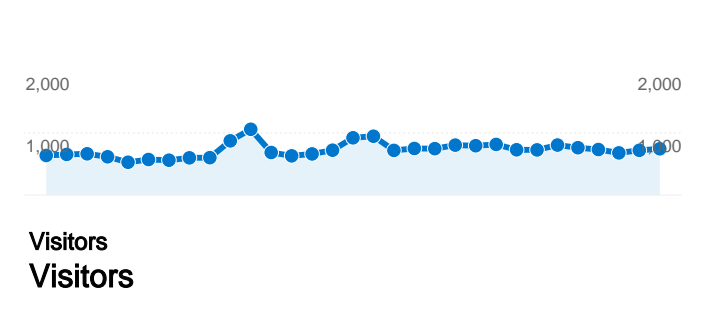

Site Usage

38,125 Visits

32.08% Bounce Rate

320,801 Pageviews

00:08:29 Avg. Time on Site

8.41 Pages/Visit

36.44% % New Visits

Visitors Overview

14,716 people visited this site

38,125 Visits

14,716 Absolute Unique Visitors

320,801 Pageviews

8.41 Average Pageviews

00:08:29 Time on Site

32.08% Bounce Rate

36.48% New Visits

All traffic sources sent a total of 38,125 visits

-  **47.24%** Direct Traffic
-  **13.11%** Referring Sites
-  **39.64%** Search Engines

Top Traffic Sources

Sources	Visits	% visits	Keywords	Visits	% visits
(direct) ((none))	18,010	47.24%	3gn	1,200	7.94%
google (organic)	13,116	34.40%	leah dizon wallpaper	476	3.15%
yahoo (organic)	1,552	4.07%	3gnmedia.com	348	2.30%
3gnmedia.com (referral)	1,517	3.98%	phatjohn	275	1.82%
djfarm.com (referral)	1,203	3.16%	www.3gnmedia.com	262	1.73%

38,125 visits came from 118 countries/territories

Site Usage

Visits	Pages/Visit	Avg. Time on Site	% New Visits	Bounce Rate	
38,125 % of Site Total: 100.00%	8.41 Site Avg: 8.41 (0.00%)	00:08:29 Site Avg: 00:08:29 (0.00%)	36.48% Site Avg: 36.44% (0.12%)	32.08% Site Avg: 32.08% (0.00%)	
Country/Territory	Visits	Pages/Visit	Avg. Time on Site	% New Visits	Bounce Rate
United States	32,529	9.05	00:08:59	30.61%	26.64%
Canada	1,806	9.70	00:12:41	39.92%	36.71%
Australia	705	3.72	00:04:29	74.47%	70.92%
United Kingdom	487	1.34	00:00:33	94.25%	81.52%
Germany	244	2.38	00:01:13	90.16%	79.10%
Netherlands	205	6.31	00:10:24	57.56%	53.17%
France	190	2.44	00:01:44	65.26%	57.89%
Romania	109	1.10	00:00:27	86.24%	94.50%
Philippines	109	1.80	00:01:38	95.41%	86.24%
Sweden	108	1.14	00:00:14	80.56%	91.67%