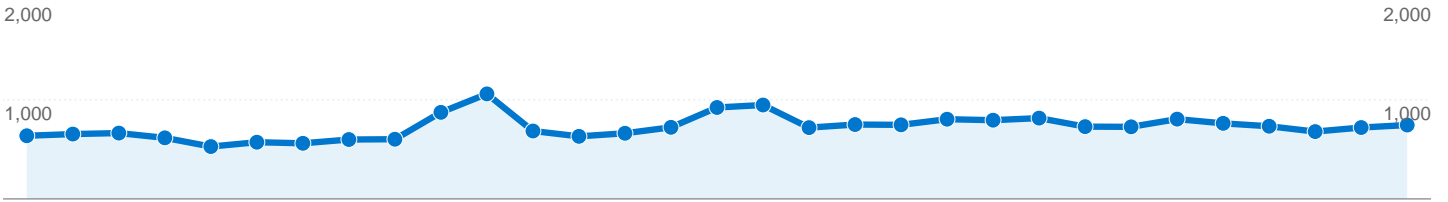

Site Usage

38,125 Visits

32.08% Bounce Rate

320,801 Pageviews

00:08:29 Avg. Time on Site

8.41 Pages/Visit

36.44% % New Visits

Visitors Overview

14,716 people visited this site

38,125 Visits

14,716 Absolute Unique Visitors

320,801 Pageviews

8.41 Average Pageviews

00:08:29 Time on Site

32.08% Bounce Rate

36.48% New Visits

All traffic sources sent a total of 38,125 visits

-  **47.24%** Direct Traffic
-  **13.11%** Referring Sites
-  **39.64%** Search Engines

Top Traffic Sources

Sources	Visits	% visits	Keywords	Visits	% visits
(direct) ((none))	18,010	47.24%	3gn	1,200	7.94%
google (organic)	13,116	34.40%	leah dizon wallpaper	476	3.15%
yahoo (organic)	1,552	4.07%	3gnmedia.com	348	2.30%
3gnmedia.com (referral)	1,517	3.98%	phatjohn	275	1.82%
djfarm.com (referral)	1,203	3.16%	www.3gnmedia.com	262	1.73%

38,125 visits came from 118 countries/territories

Site Usage

Visits	Pages/Visit	Avg. Time on Site	% New Visits	Bounce Rate	
38,125 % of Site Total: 100.00%	8.41 Site Avg: 8.41 (0.00%)	00:08:29 Site Avg: 00:08:29 (0.00%)	36.48% Site Avg: 36.44% (0.12%)	32.08% Site Avg: 32.08% (0.00%)	
Country/Territory	Visits	Pages/Visit	Avg. Time on Site	% New Visits	Bounce Rate
United States	32,529	9.05	00:08:59	30.61%	26.64%
Canada	1,806	9.70	00:12:41	39.92%	36.71%
Australia	705	3.72	00:04:29	74.47%	70.92%
United Kingdom	487	1.34	00:00:33	94.25%	81.52%
Germany	244	2.38	00:01:13	90.16%	79.10%
Netherlands	205	6.31	00:10:24	57.56%	53.17%
France	190	2.44	00:01:44	65.26%	57.89%
Romania	109	1.10	00:00:27	86.24%	94.50%
Philippines	109	1.80	00:01:38	95.41%	86.24%
Sweden	108	1.14	00:00:14	80.56%	91.67%