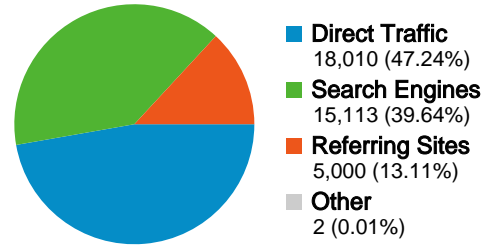

Site Usage

38,125 Visits

32.08% Bounce Rate

320,801 Pageviews

00:08:29 Avg. Time on Site

8.41 Pages/Visit

36.44% % New Visits

Visitors Overview

14,716 people visited this site

38,125 Visits

14,716 Absolute Unique Visitors

320,801 Pageviews

8.41 Average Pageviews

00:08:29 Time on Site

32.08% Bounce Rate

36.48% New Visits

All traffic sources sent a total of 38,125 visits

-  **47.24%** Direct Traffic
-  **13.11%** Referring Sites
-  **39.64%** Search Engines

Top Traffic Sources

Sources	Visits	% visits	Keywords	Visits	% visits
(direct) ((none))	18,010	47.24%	3gn	1,200	7.94%
google (organic)	13,116	34.40%	leah dizon wallpaper	476	3.15%
yahoo (organic)	1,552	4.07%	3gnmedia.com	348	2.30%
3gnmedia.com (referral)	1,517	3.98%	phatjohn	275	1.82%
djfarm.com (referral)	1,203	3.16%	www.3gnmedia.com	262	1.73%

38,125 visits came from 118 countries/territories

Site Usage

Visits	Pages/Visit	Avg. Time on Site	% New Visits	Bounce Rate	
38,125 % of Site Total: 100.00%	8.41 Site Avg: 8.41 (0.00%)	00:08:29 Site Avg: 00:08:29 (0.00%)	36.48% Site Avg: 36.44% (0.12%)	32.08% Site Avg: 32.08% (0.00%)	
Country/Territory	Visits	Pages/Visit	Avg. Time on Site	% New Visits	Bounce Rate
United States	32,529	9.05	00:08:59	30.61%	26.64%
Canada	1,806	9.70	00:12:41	39.92%	36.71%
Australia	705	3.72	00:04:29	74.47%	70.92%
United Kingdom	487	1.34	00:00:33	94.25%	81.52%
Germany	244	2.38	00:01:13	90.16%	79.10%
Netherlands	205	6.31	00:10:24	57.56%	53.17%
France	190	2.44	00:01:44	65.26%	57.89%
Romania	109	1.10	00:00:27	86.24%	94.50%
Philippines	109	1.80	00:01:38	95.41%	86.24%
Sweden	108	1.14	00:00:14	80.56%	91.67%