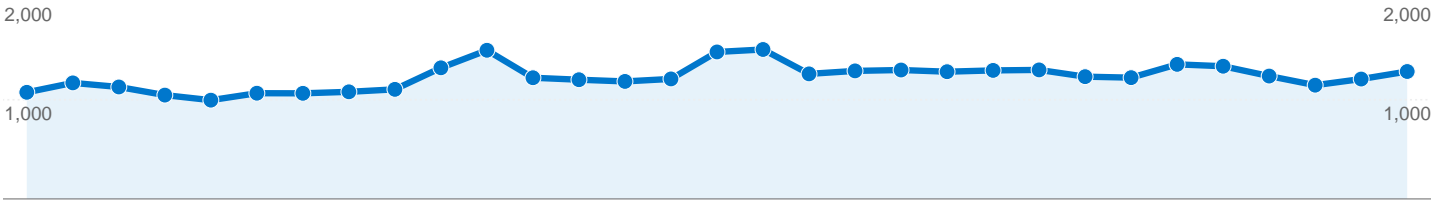

All traffic sources sent a total of 38,125 visits

- **47.24%** Direct Traffic
- **13.11%** Referring Sites
- **39.64%** Search Engines